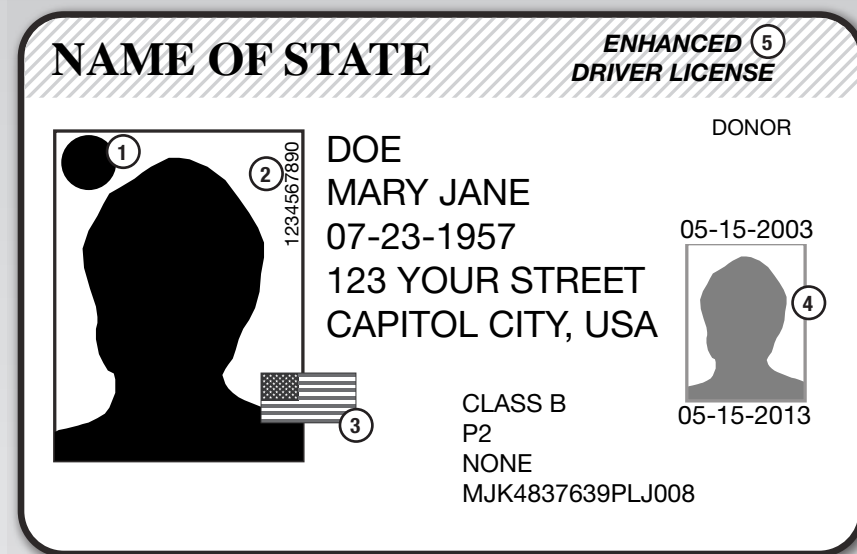

ENHANCED DRIVER'S LICENSE PROGRAM

U.S. Customs and Border Protection

EDLs will have the following safeguards, regardless of issuing state or province:

- ① The seal of the issuing state or province in corner of picture.
- ② Unique identification number.
- ③ Metallic flag printed over picture.*
- ④ Second faded picture.
- ⑤ The word "Enhanced" will appear at the top of the license.*

If you have any questions about EDLs, please refer to www.cbp.gov or contact the nearest CBP port of entry.

*some variations will exist